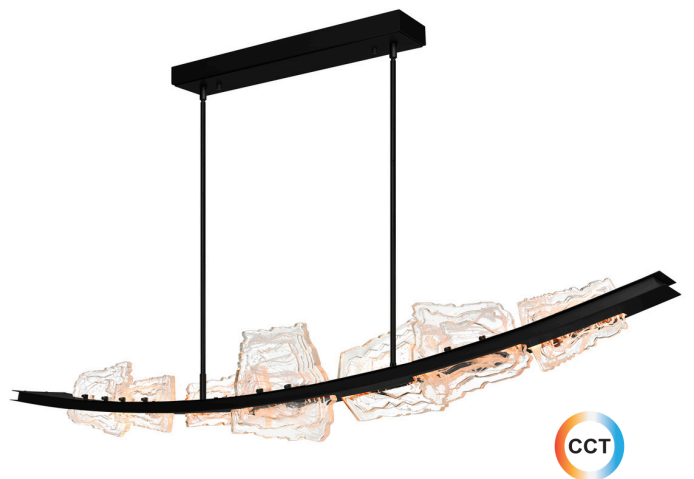

Arcus: Crystal Curves of Light.

Arcus - Brass

Seven or five glass panels hover along sweeping arcs in warm brass, catching light like liquid crystal. Shadows shift and glow, **controlled by a sleek remote**. Arcus elevates tables and grand entrances, turning illumination into a luminous, cinematic experience.

Arcus - Black

Panels of handcrafted glass float along sculptural arcs, **50" and 70"**, shimmering with every curve. Shadows and light dance across the room, warm or crisp at your command. **Arcus transforms dining tables, islands, or entryways** into scenes of quiet elegance and sculptural drama.

Arcus Integrated LED **50in Black Chandelier** with Handcrafted Glass

Arcus Integrated LED **50in Brass Chandelier** with Handcrafted Glass

Arcus Integrated LED **70in Brass Chandelier** with Handcrafted Glass

Arcus Integrated LED **70in Black Chandelier** with Handcrafted Glass