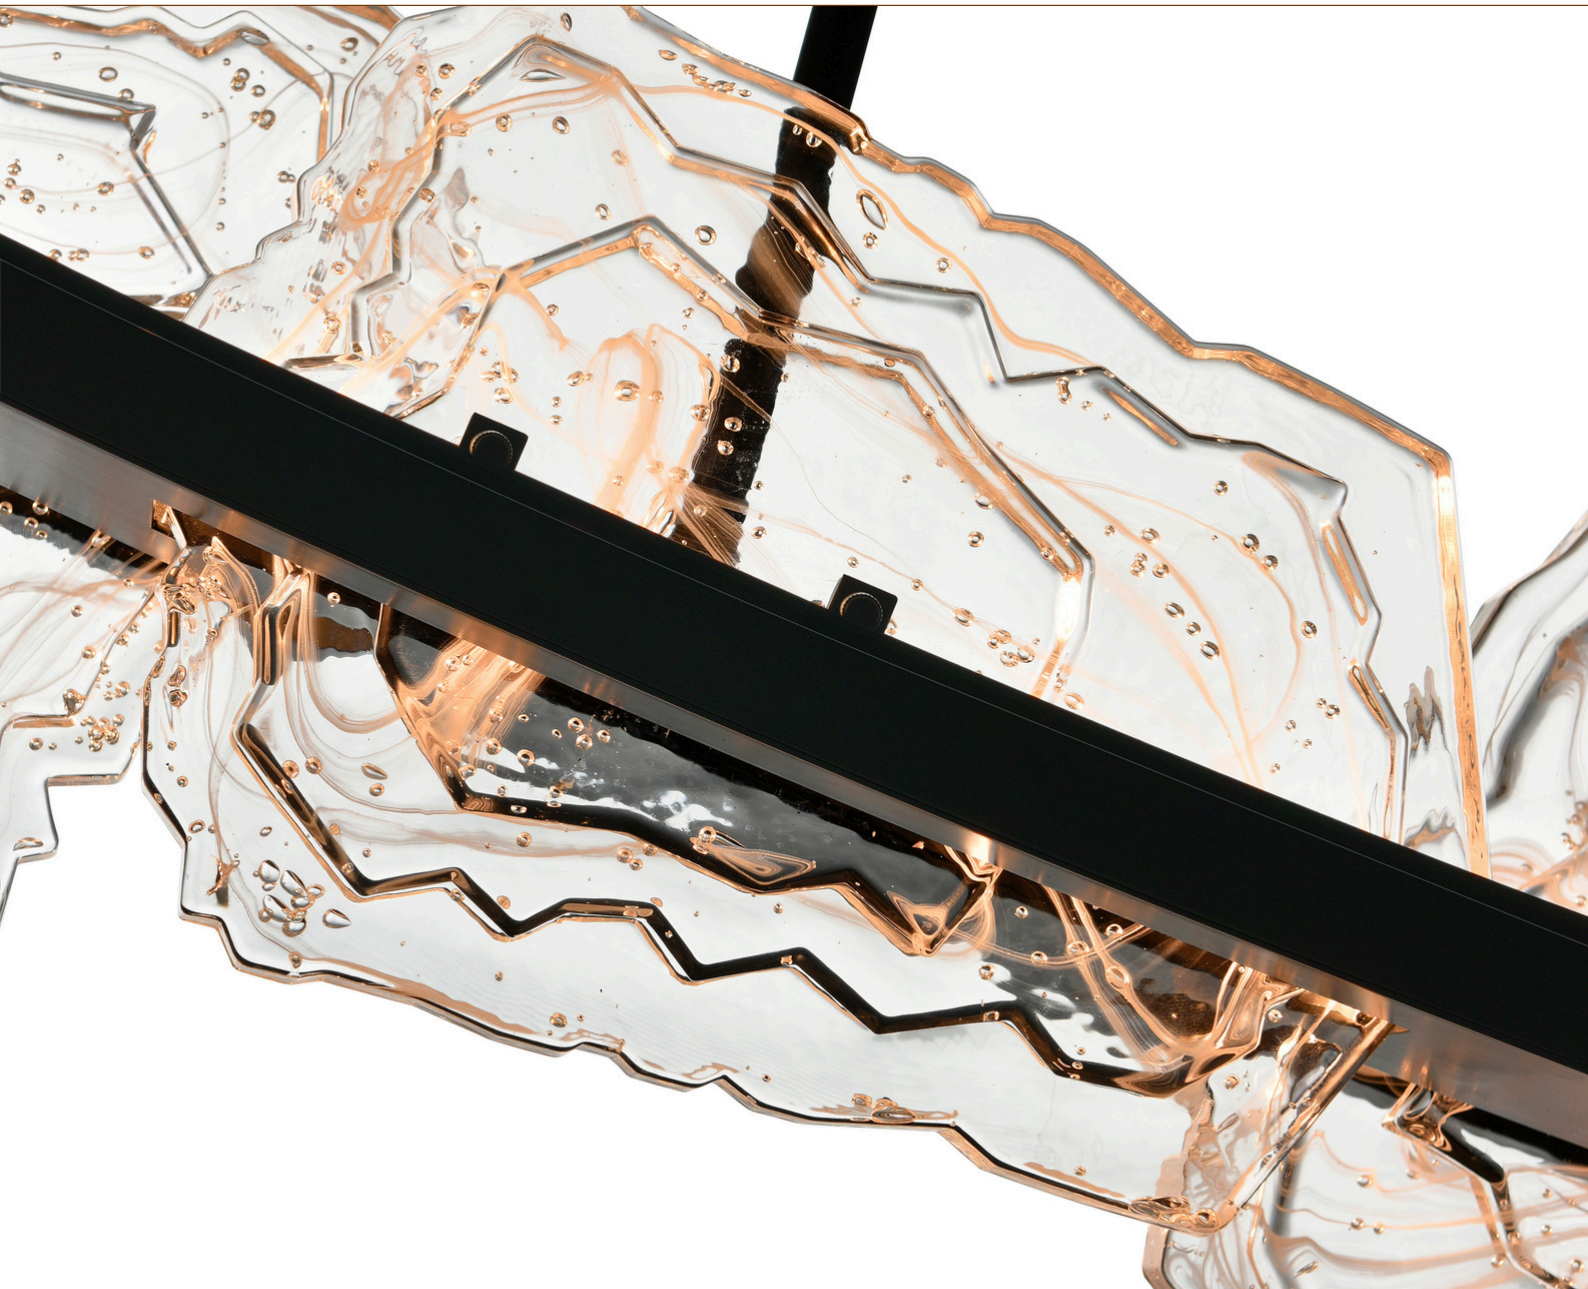

Arcus: Crystal Curves of Light.

Arcus - Brass

Seven or five glass panels hover along sweeping arcs in warm brass, catching light like liquid crystal. Shadows shift and glow, **controlled by a sleek remote**. Arcus elevates tables and grand entrances, turning illumination into a luminous, cinematic experience.

Arcus - Black

Panels of handcrafted glass float along sculptural arcs, **50" and 70"**, shimmering with every curve. Shadows and light dance across the room, warm or crisp at your command. **Arcus transforms dining tables, islands, or entryways** into scenes of quiet elegance and sculptural drama.

Arcus Integrated LED **50in Black Chandelier** with Handcrafted Glass

Arcus Integrated LED **50in Brass Chandelier** with Handcrafted Glass

Arcus Integrated LED **70in Brass Chandelier** with Handcrafted Glass

Arcus Integrated LED **70in Black Chandelier** with Handcrafted Glass